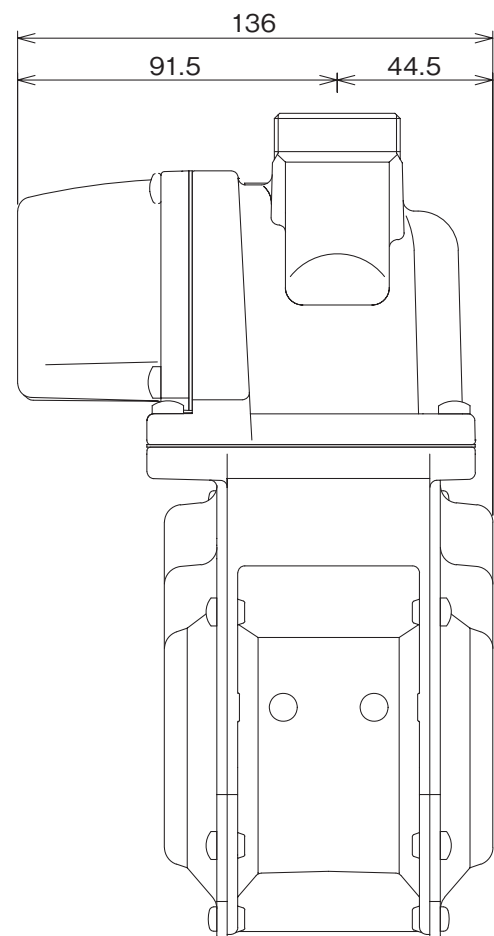

azbil

Gas Meter SK25EX

Azbil Kimmon Co., Ltd.

Gas Meter SK25EX

SK25EX is exclusively produced for our important customers outside of Japan. SK25EX maintains “ Made in Japan ” quality and simplifies a complex architecture required by Japanese Gas Acts. This effort launches a compact, light and affordable gas meter for versatile gas flow measurement. Please note that the consultation by our specialist shall be required for a measuring gas other than LNG, LPG, Air and Inert Gases.

Type		SK25EX			
Usable fluid		L.N.G	L.P.G	Air	Inert Gas
Qmax.	m ³ /h	2.5			
Qmin.	m ³ /h	0.016			
Sensitivity flow rate	m ³ /h	0.003			
Pmax.	kPa	10			
Working temp.	°C	-25 ~ 55			
Max. index vol.	m ³	9999			
Min. unit	L	0.2			
Cyclic volume	L/rev.	0.7			
Instrumental error	%	Qmin. ~ less 0.1 Qmax.: ± 3.0 0.1 Qmax ~ Qmax.: ± 1.5			
Connection size		15mm/20mm			
Connection screw		M36 × 2			
Weight	kg	1.7			