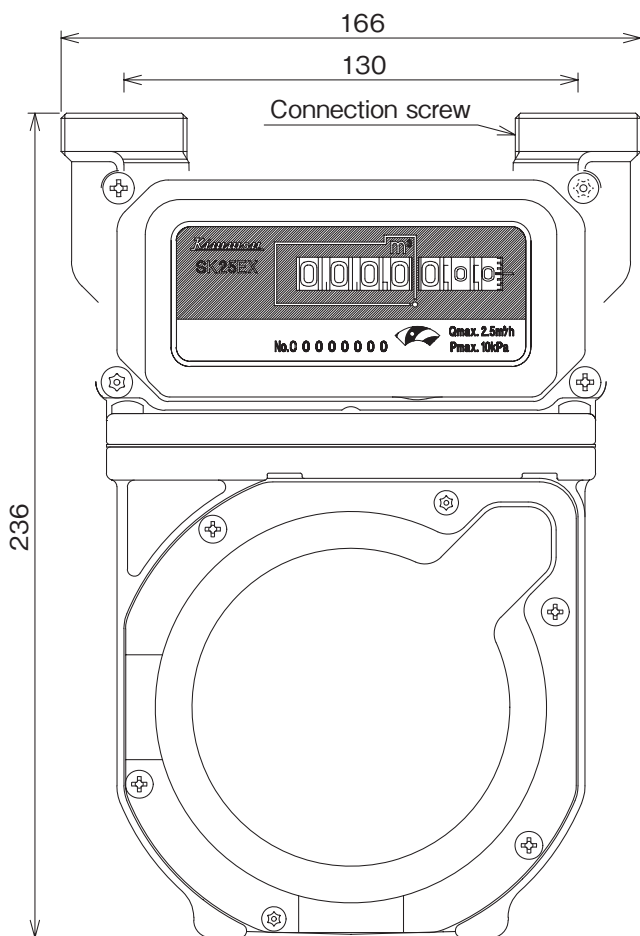

azbil

Gas Meter SK25EX

Azbil Kimmon Co., Ltd.

Gas Meter SK25EX

SK25EX is exclusively produced for our important customers outside of Japan. SK25EX maintains “ Made in Japan ” quality and simplifies a complex architecture required by Japanese Gas Acts. This effort launches a compact, light and affordable gas meter for versatile gas flow measurement. Please note that the consultation by our specialist shall be required for a measuring gas other than LNG, LPG, Air and Inert Gases.

Type		SK25EX			
Usable fluid		L.N.G	L.P.G	Air	Inert Gas
Qmax.	m ³ /h	2.5			
Qmin.	m ³ /h	0.016			
Sensitivity flow rate	m ³ /h	0.003			
Pmax.	kPa	10			
Working temp.	°C	-25 ~ 55			
Max. index vol.	m ³	9999			
Min. unit	L	0.2			
Cyclic volume	L/rev.	0.7			
Instrumental error	%	Qmin. ~ less 0.1 Qmax.: ± 3.0 0.1 Qmax ~ Qmax.: ± 1.5			
Connection size		15mm/20mm			
Connection screw		M36 × 2			
Weight	kg	1.7			