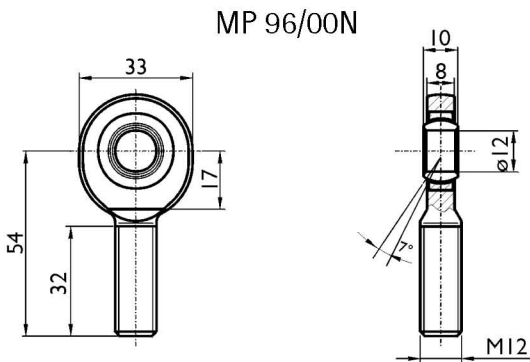

sartorius

MP 96/00N, MP 96/01N

	rated load	max. permissible load
MP 96/00N	500kg	750kg
MP 96/01N	5t	7.5t

Mouting example
(2 swivel eyes and 1 load cell)