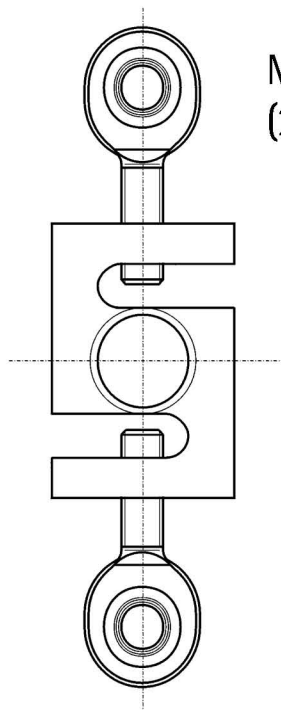

sartorius

MP 96/00N, MP 96/01N

	rated load	max. permissible load
MP 96/00N	500kg	750kg
MP 96/01N	5t	7.5t

Mouting example
(2 swivel eyes and 1 load cell)