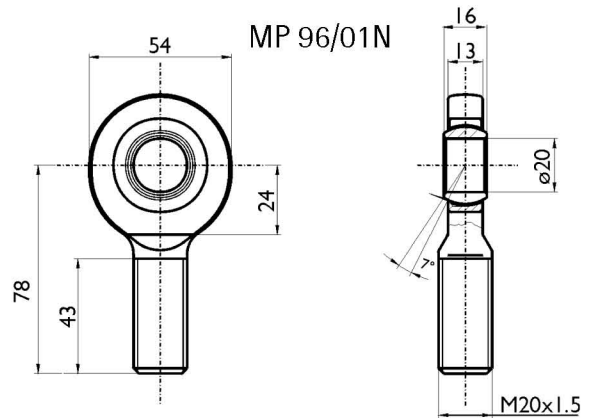

sartorius

MP 96/00N, MP 96/01N

	rated load	max. permissible load
MP 96/00N	500kg	750kg
MP 96/01N	5t	7.5t

Mouting example
(2 swivel eyes and 1 load cell)